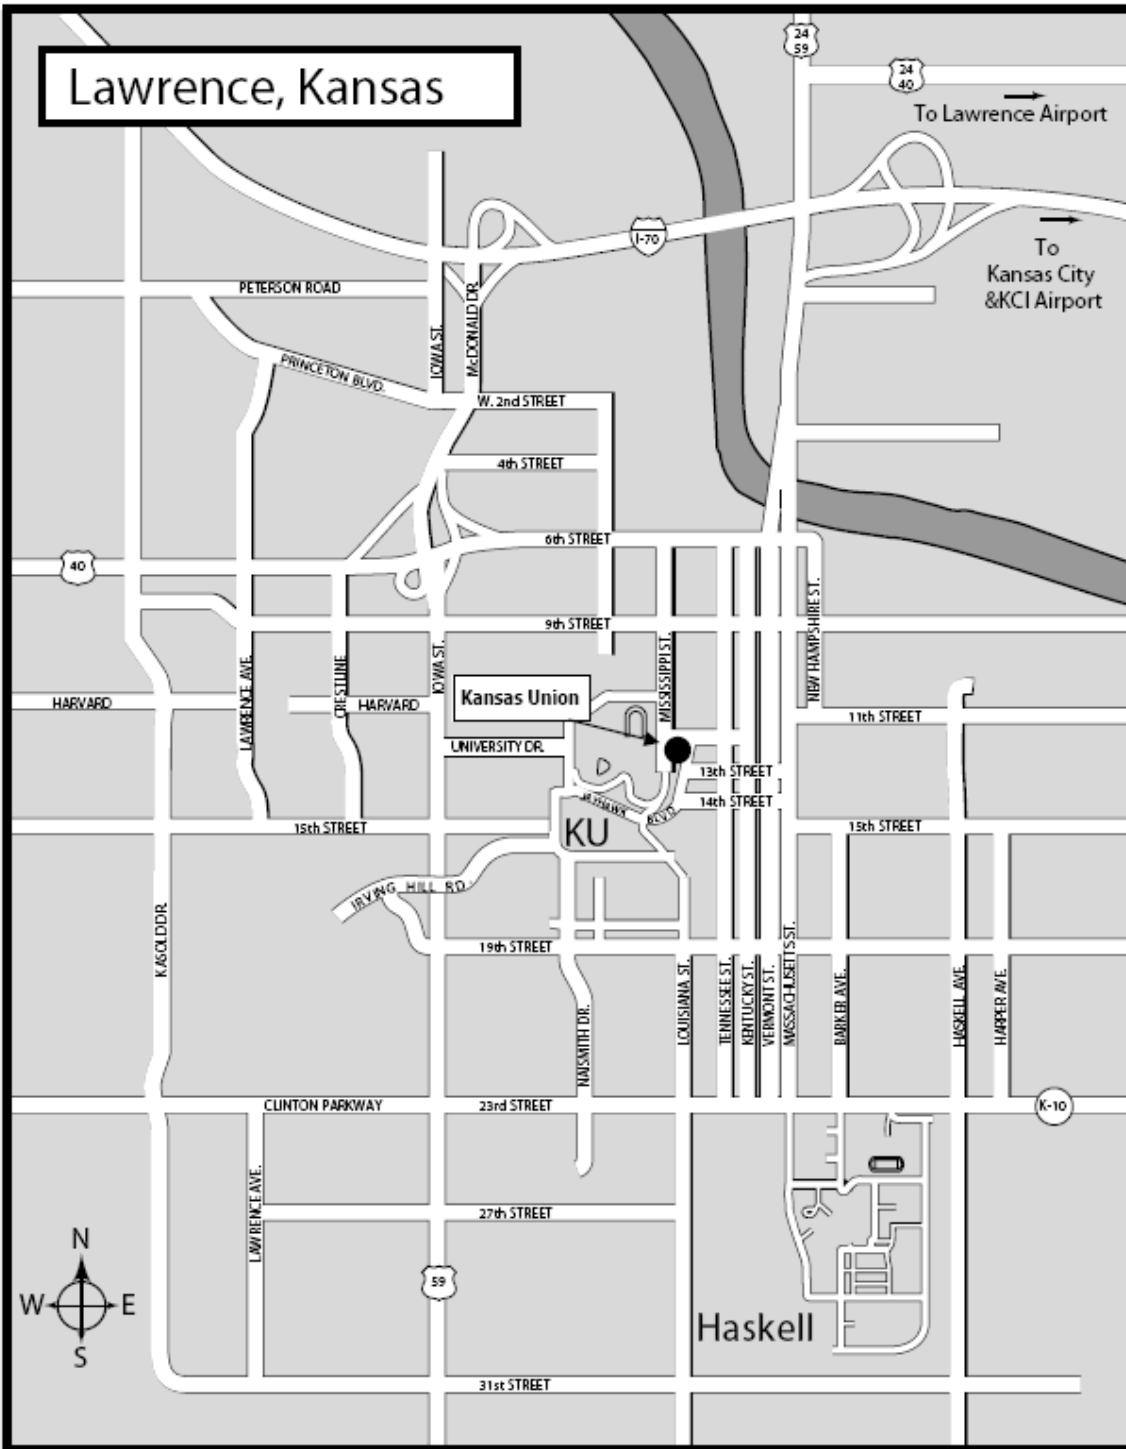

Driving Directions to KU & Parking Instructions

From KC or Topeka via I-70
From I-70 take the West Lawrence Exit (Number 202).

Take McDonald Drive (Route 59) South to Iowa St. This route takes you through an underpass and then merges with Iowa St. Move into the far left lane.

Continue on Iowa St. south to 9th St. (1st stoplight).

Turn east (left) onto 9th St. and go to Mississippi St. (has stoplight).

Turn south (right) onto Mississippi St. You will be driving directly towards campus; the parking garage and Kansas Union will be on your left. Look for the a blue sign on the left side of the street that says "Visitor Parking."

From KC via K-10

Go west on K-10 which will turn into 23rd St. in Lawrence.

Take 23rd St. to Massachusetts St. (has stoplight).

Turn north (right) onto Massachusetts St. and drive to 9th St. (has stoplight).

Turn west (left) onto 9th St. and go to Mississippi St. (has stoplight).

Turn south (left) onto Mississippi St. You will be driving directly towards campus; the parking garage and Kansas Union will be on your left. Look for the a blue sign on the left side of the street that says "Visitor Parking".